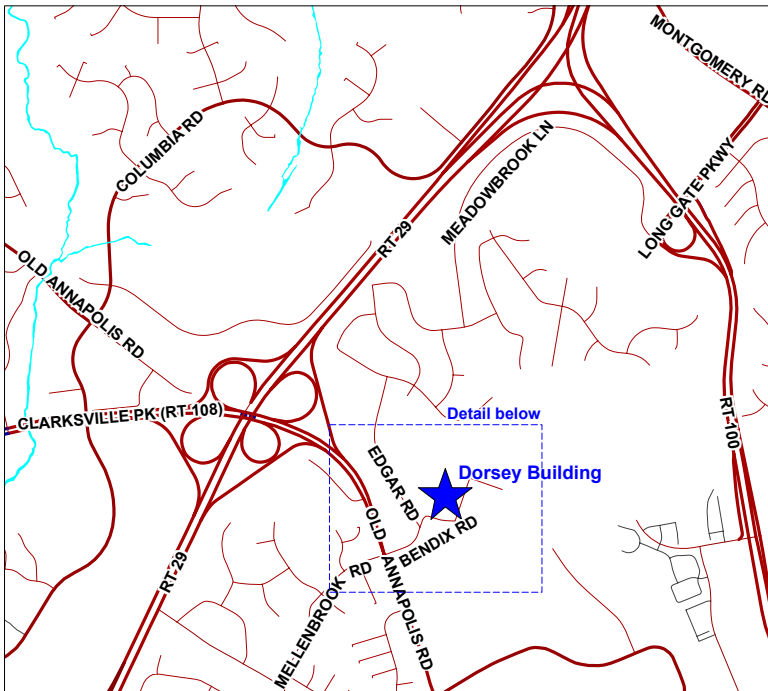

# Directions to Howard County Government Dorsey Building

9250 Bendix Rd  
Columbia, MD 21045  
410-313-5850

## From Route 29:

Exit at Route 108 eastbound.

Move to the left lane.

At the next light turn left  
onto Bendix Rd.

Stay in the right lane past  
Edgar Rd and bear right  
around the Dorsey Building.

Park on the east side of the  
building and use the east  
entrance.